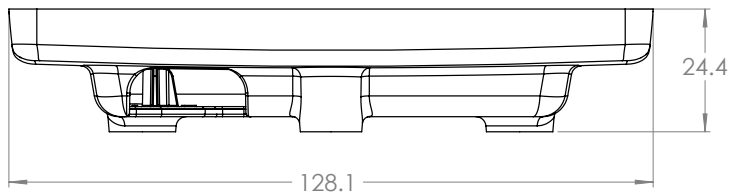

Dimension Drawing - GX Touch 50 Wall Mount						7	
BPP900465050						GX Touch 50 Wall Mount	

Dimensions in mm