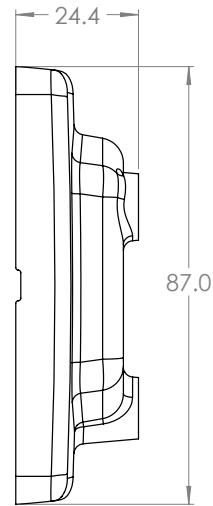

Dimension Drawing - GX Touch 50 Wall Mount						7	
BPP900465050						GX Touch 50 Wall Mount	

Dimensions in mm