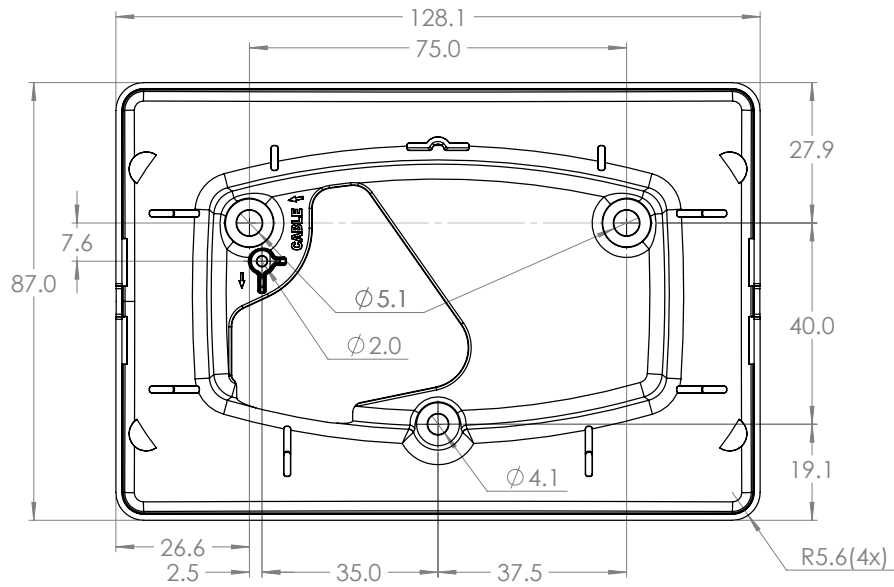

Dimension Drawing - GX Touch 50 Wall Mount						7	
BPP900465050						GX Touch 50 Wall Mount	

Dimensions in mm