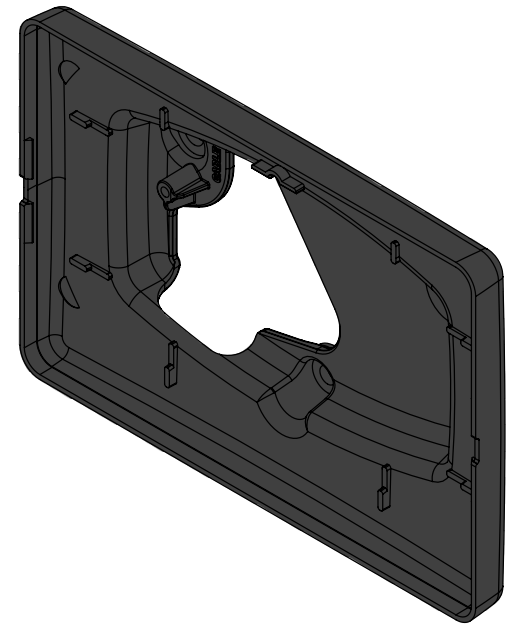

Dimension Drawing - GX Touch 50 Wall Mount						7	
BPP900465050						GX Touch 50 Wall Mount	

Dimensions in mm