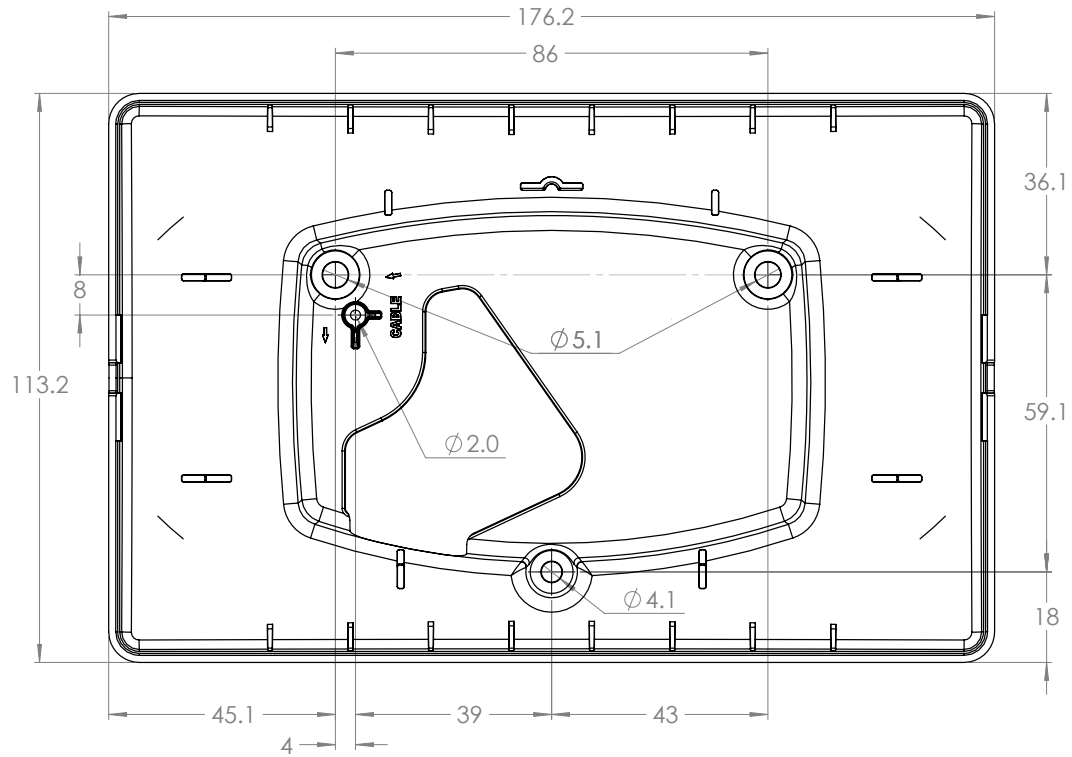

Dimension Drawing - GX Touch 70 Wall Mount						7	
BPP900465070						GX Touch 70 Wall Mount	

Dimensions in mm

victron energy
BLUE POWER