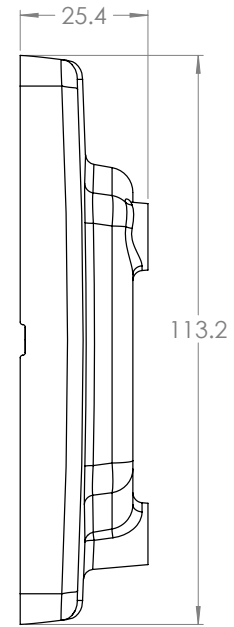

Dimension Drawing - GX Touch 70 Wall Mount						7	
BPP900465070						GX Touch 70 Wall Mount	

Dimensions in mm

victron energy
BLUE POWER