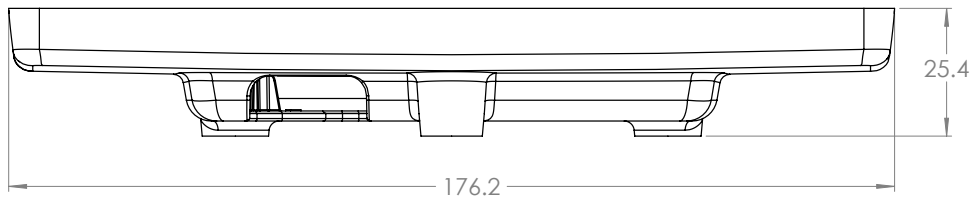

Dimension Drawing - GX Touch 70 Wall Mount						7	
BPP900465070						GX Touch 70 Wall Mount	

Dimensions in mm

victron energy
BLUE POWER