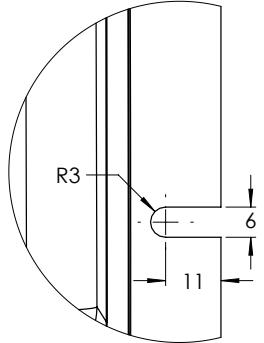

Dimension Drawing - SmartSolar charge controller	
SCC115045210	SmartSolar MPPT 150/45-Tr
SCC115060210	SmartSolar MPPT 150/60-Tr
SCC115070210	SmartSolar MPPT 150/70-Tr

DETAIL A
SCALE 1 : 1

DETAIL B
SCALE 1 : 1

Dimensions in mm