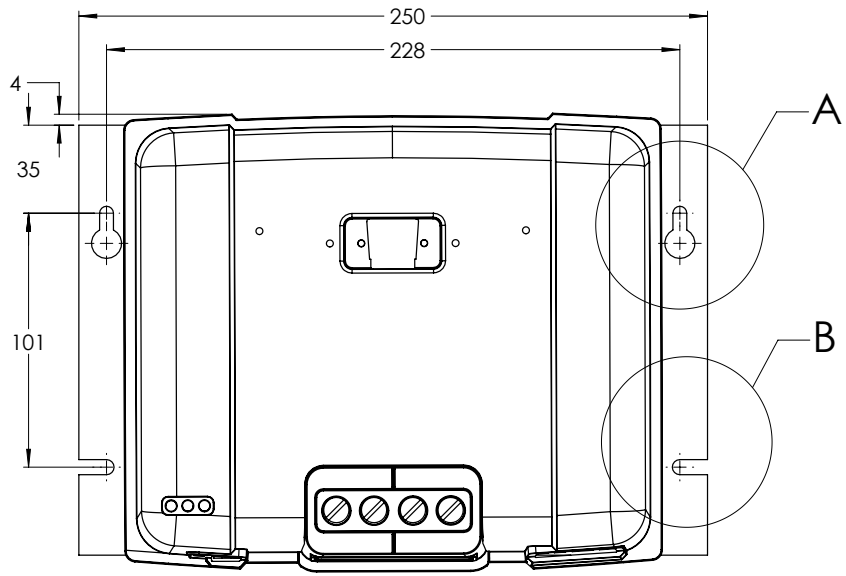

Dimension Drawing - SmartSolar charge controller	
SCC115045210	SmartSolar MPPT 150/45-Tr
SCC115060210	SmartSolar MPPT 150/60-Tr
SCC115070210	SmartSolar MPPT 150/70-Tr

DETAIL A
SCALE 1 : 1

DETAIL B
SCALE 1 : 1

Dimensions in mm