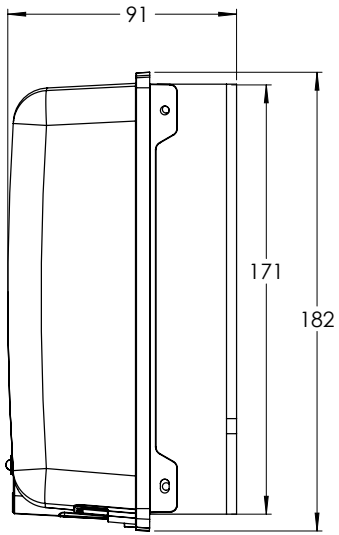

Dimension Drawing - SmartSolar charge controller	
SCC115045210	SmartSolar MPPT 150/45-Tr
SCC115060210	SmartSolar MPPT 150/60-Tr
SCC115070210	SmartSolar MPPT 150/70-Tr

DETAIL A
SCALE 1 : 1

DETAIL B
SCALE 1 : 1

Dimensions in mm