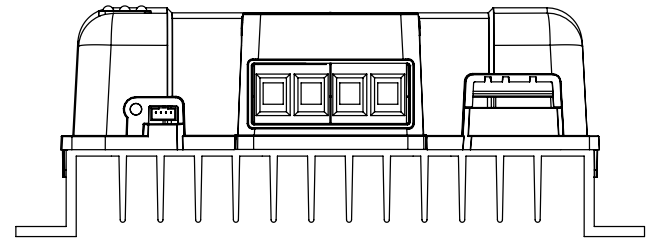

Dimension Drawing - SmartSolar charge controller	
SCC115045210	SmartSolar MPPT 150/45-Tr
SCC115060210	SmartSolar MPPT 150/60-Tr
SCC115070210	SmartSolar MPPT 150/70-Tr

DETAIL A
SCALE 1 : 1

DETAIL B
SCALE 1 : 1

Dimensions in mm