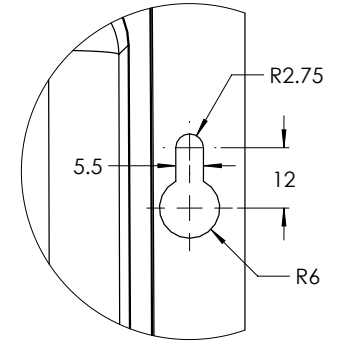

Dimension Drawing - SmartSolar charge controller	
SCC115045210	SmartSolar MPPT 150/45-Tr
SCC115060210	SmartSolar MPPT 150/60-Tr
SCC115070210	SmartSolar MPPT 150/70-Tr

DETAIL A
SCALE 1 : 1

DETAIL B
SCALE 1 : 1

Dimensions in mm